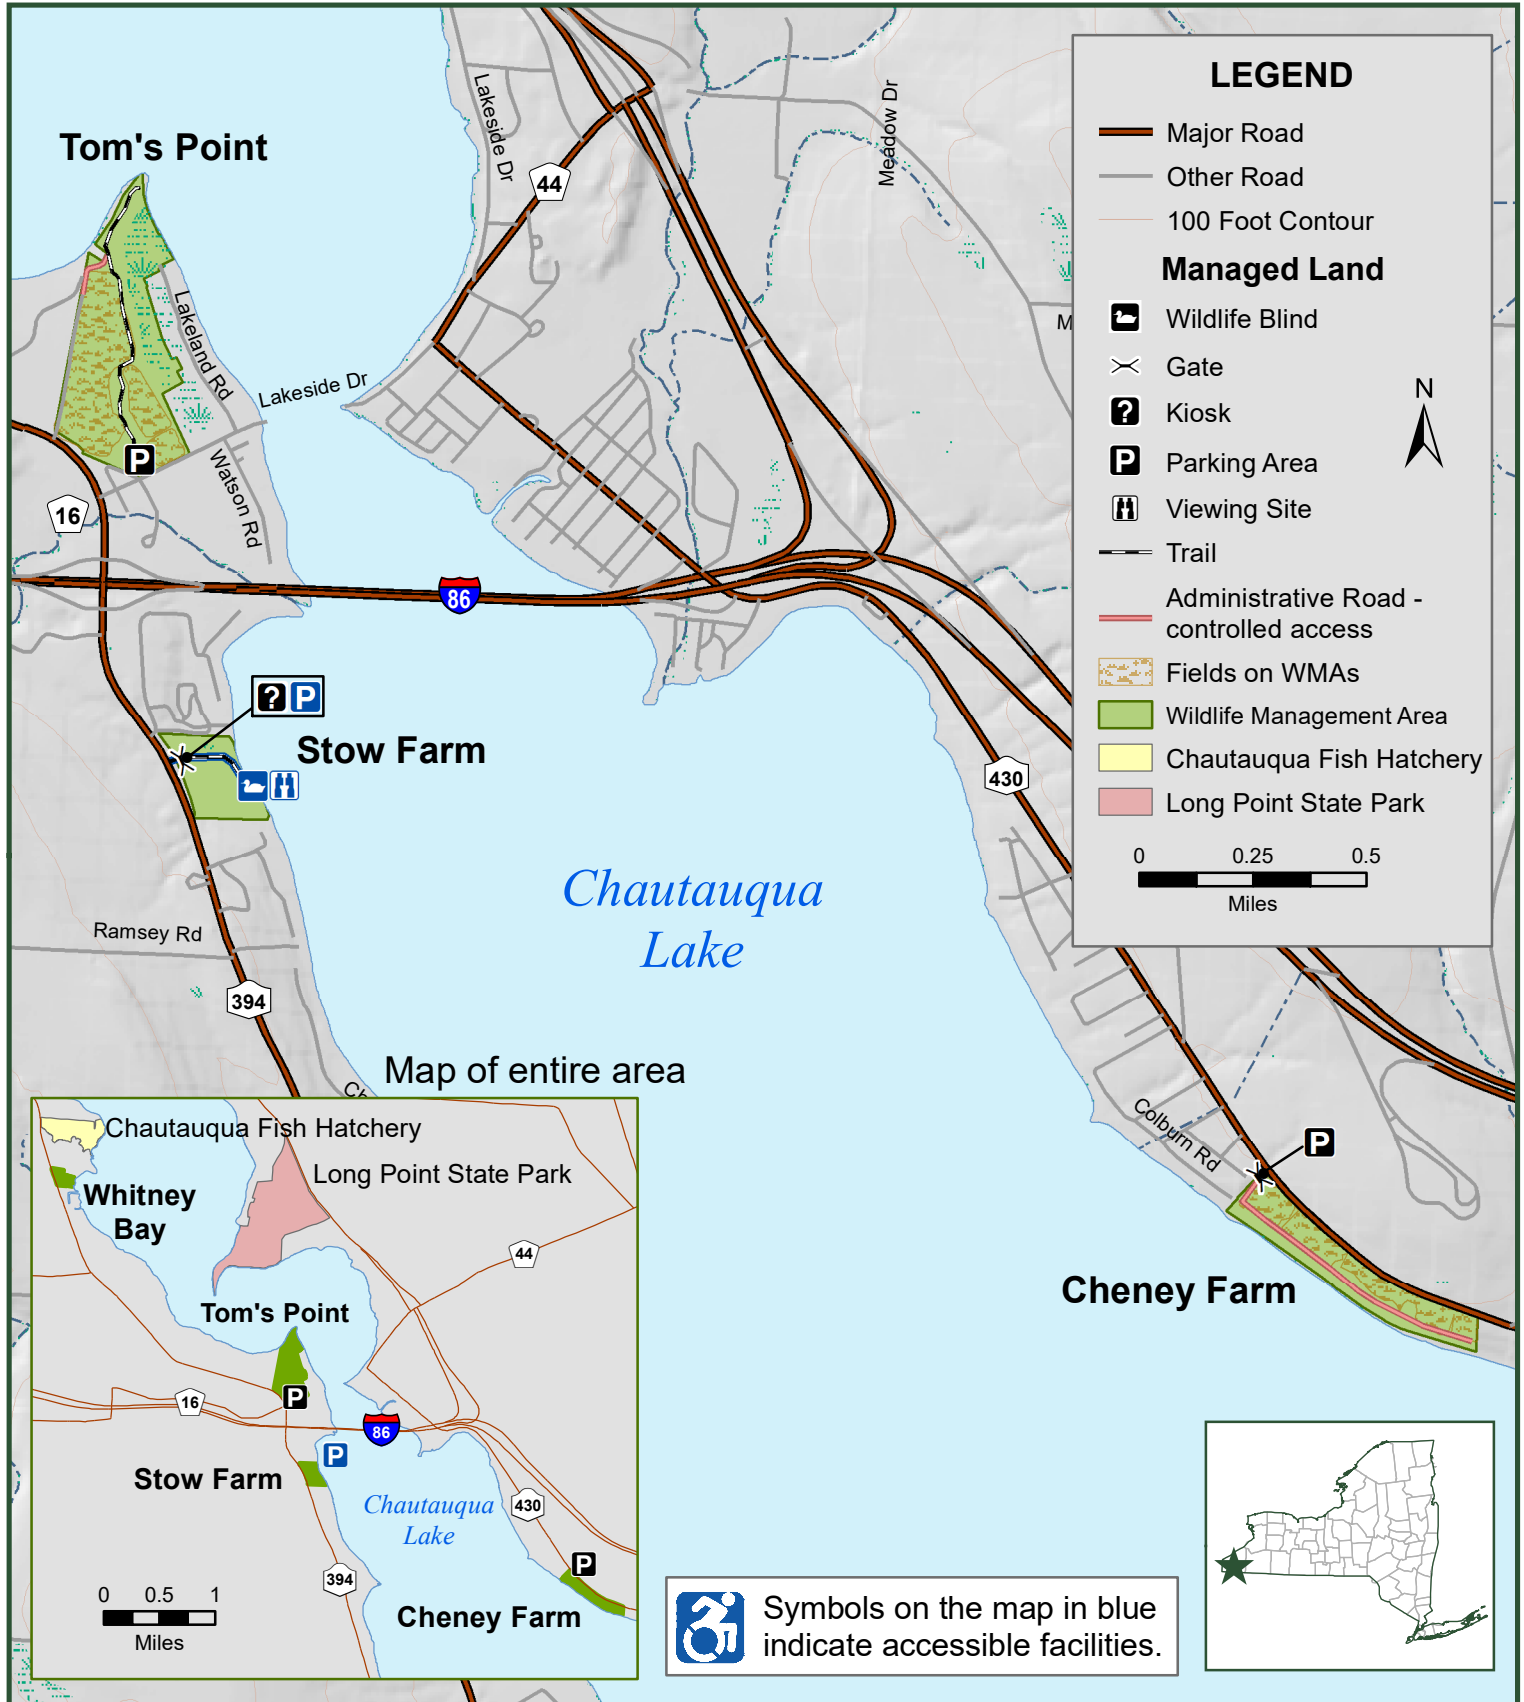

# CHAUTAUQUA LAKE

## Fish and Wildlife Management Area

Department of  
**Environmental  
Conservation**

North Harmony and Ellery, Chautauqua Co.