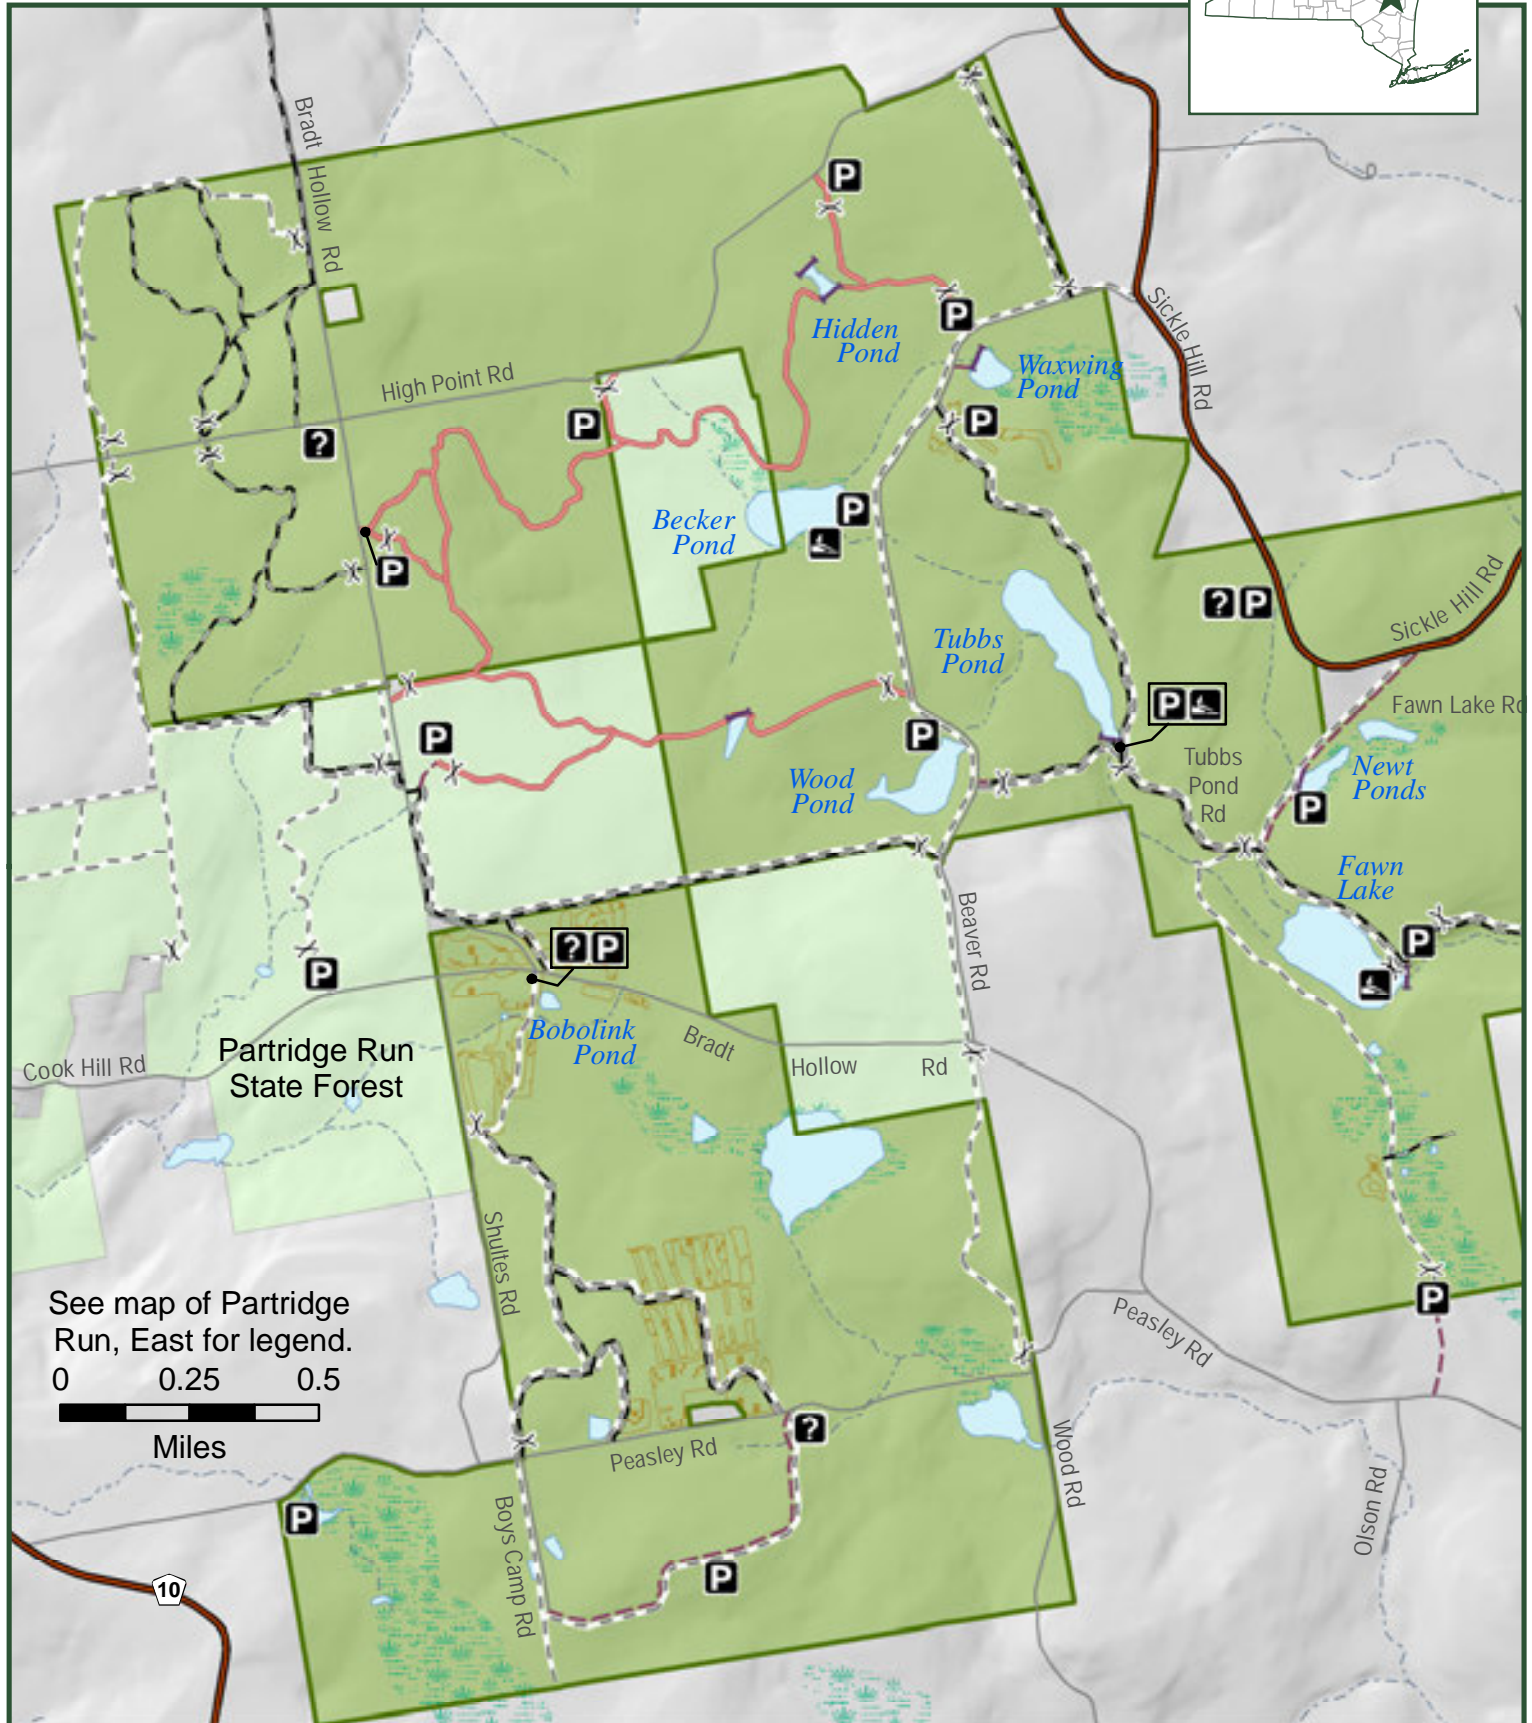

PARTRIDGE RUN, West

Wildlife Management Area

See map of Partridge Run, East for legend.
0 0.25 0.5
Miles

Department of Environmental Conservation

Berne, Albany Co.