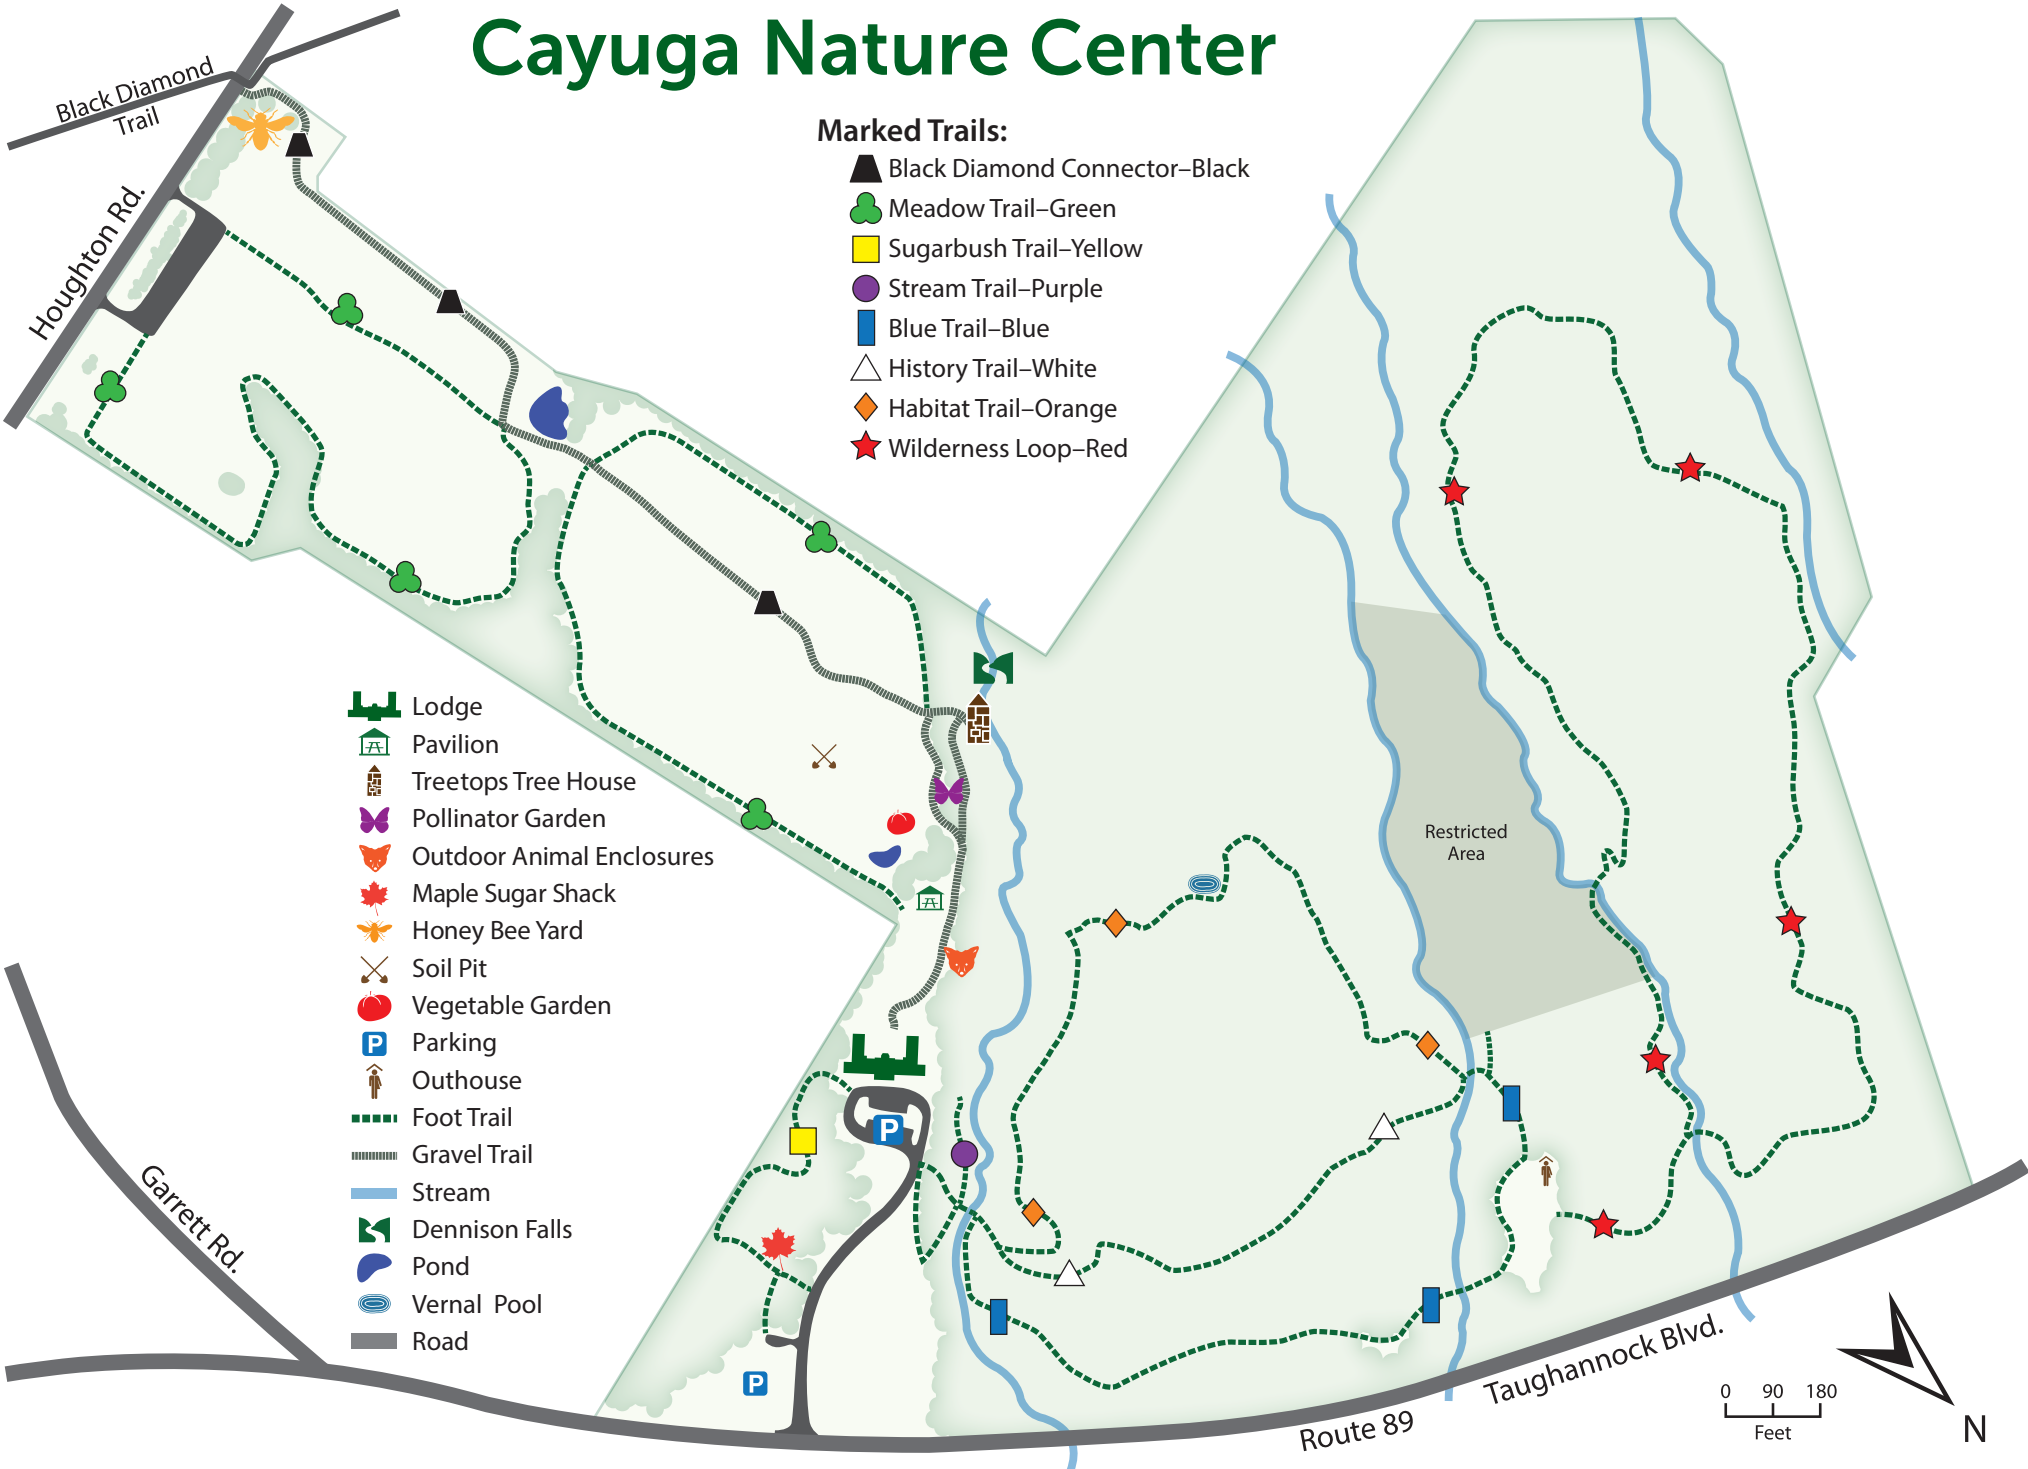

# Cayuga Nature Center

## Marked Trails:

- ▲ Black Diamond Connector–Black
- Meadow Trail–Green
- Sugarbush Trail–Yellow
- Stream Trail–Purple
- Blue Trail–Blue
- △ History Trail–White
- ◆ Habitat Trail–Orange
- ★ Wilderness Loop–Red

- 🏠 Lodge
- 🏡 Pavilion
- 🏠 Treetops Tree House
- 🦋 Pollinator Garden
- 🐾 Outdoor Animal Enclosures
- 🍁 Maple Sugar Shack
- 🐝 Honey Bee Yard
- ⛏ Soil Pit
- 🍅 Vegetable Garden
- 🅑 Parking
- 🚽 Outhouse
- Foot Trail
- Gravel Trail
- 🌊 Stream
- 🌿 Dennison Falls
- 🌊 Pond
- 🌊 Vernal Pool
- 🛣 Road