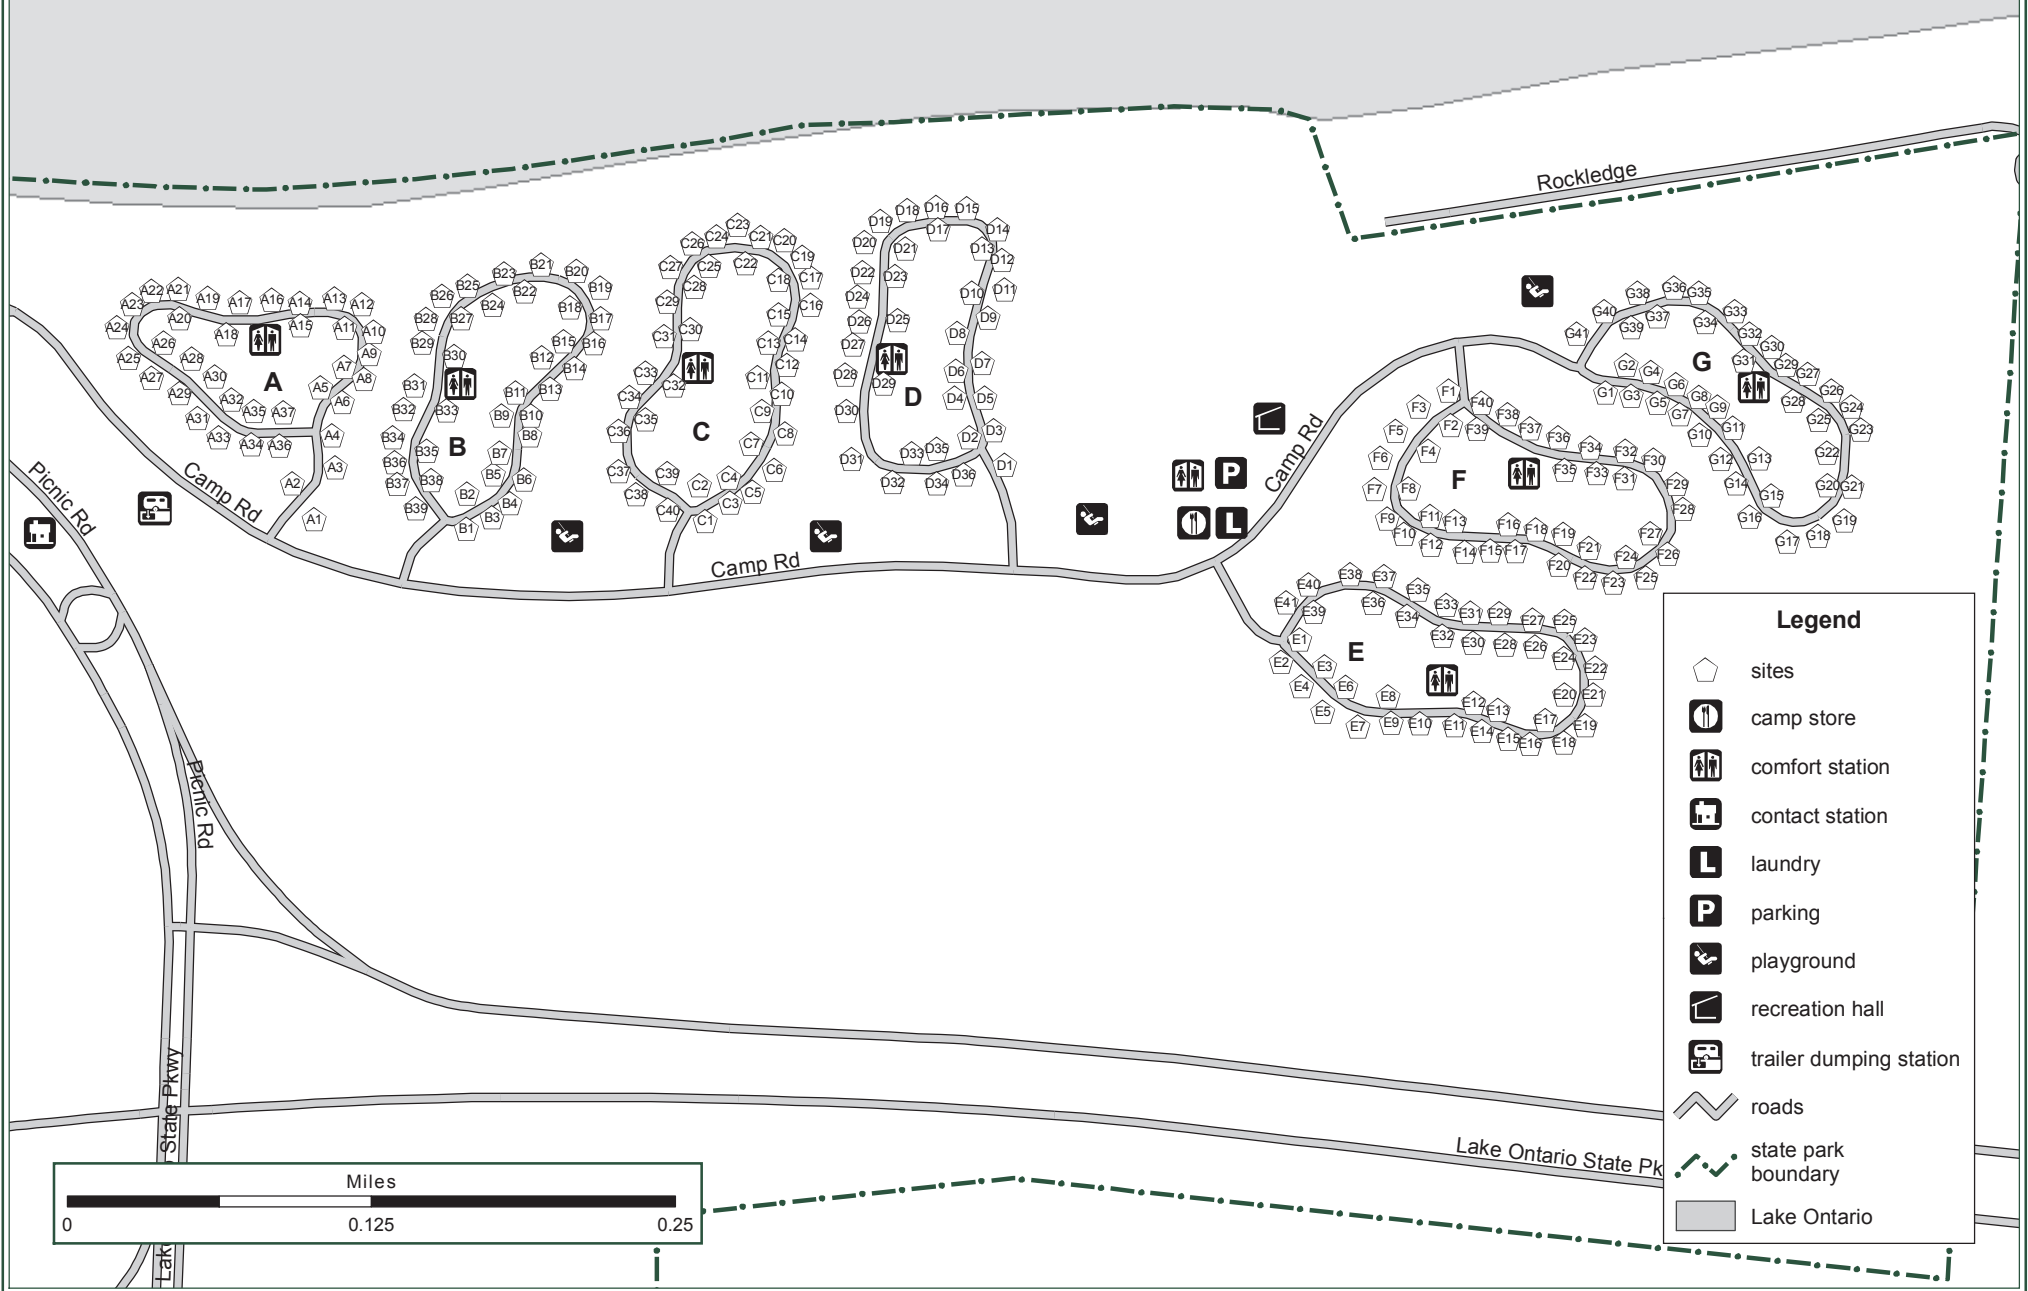

Lakeside Beach State Park Campground

Rt. 18

Waterport NY 14571-9712

(585) 682-5246

For reservations visit: www.ReserveAmerica.com or call 1-800-456-CAMP

Legend

- pentagon symbol: sites
- circle with 'C' symbol: camp store
- circle with 'CS' symbol: comfort station
- circle with 'CS' symbol: contact station
- circle with 'L' symbol: laundry
- circle with 'P' symbol: parking
- circle with 'P' symbol: playground
- circle with 'R' symbol: recreation hall
- circle with 'TD' symbol: trailer dumping station
- double line symbol: roads
- dashed line symbol: state park boundary
- shaded area symbol: Lake Ontario