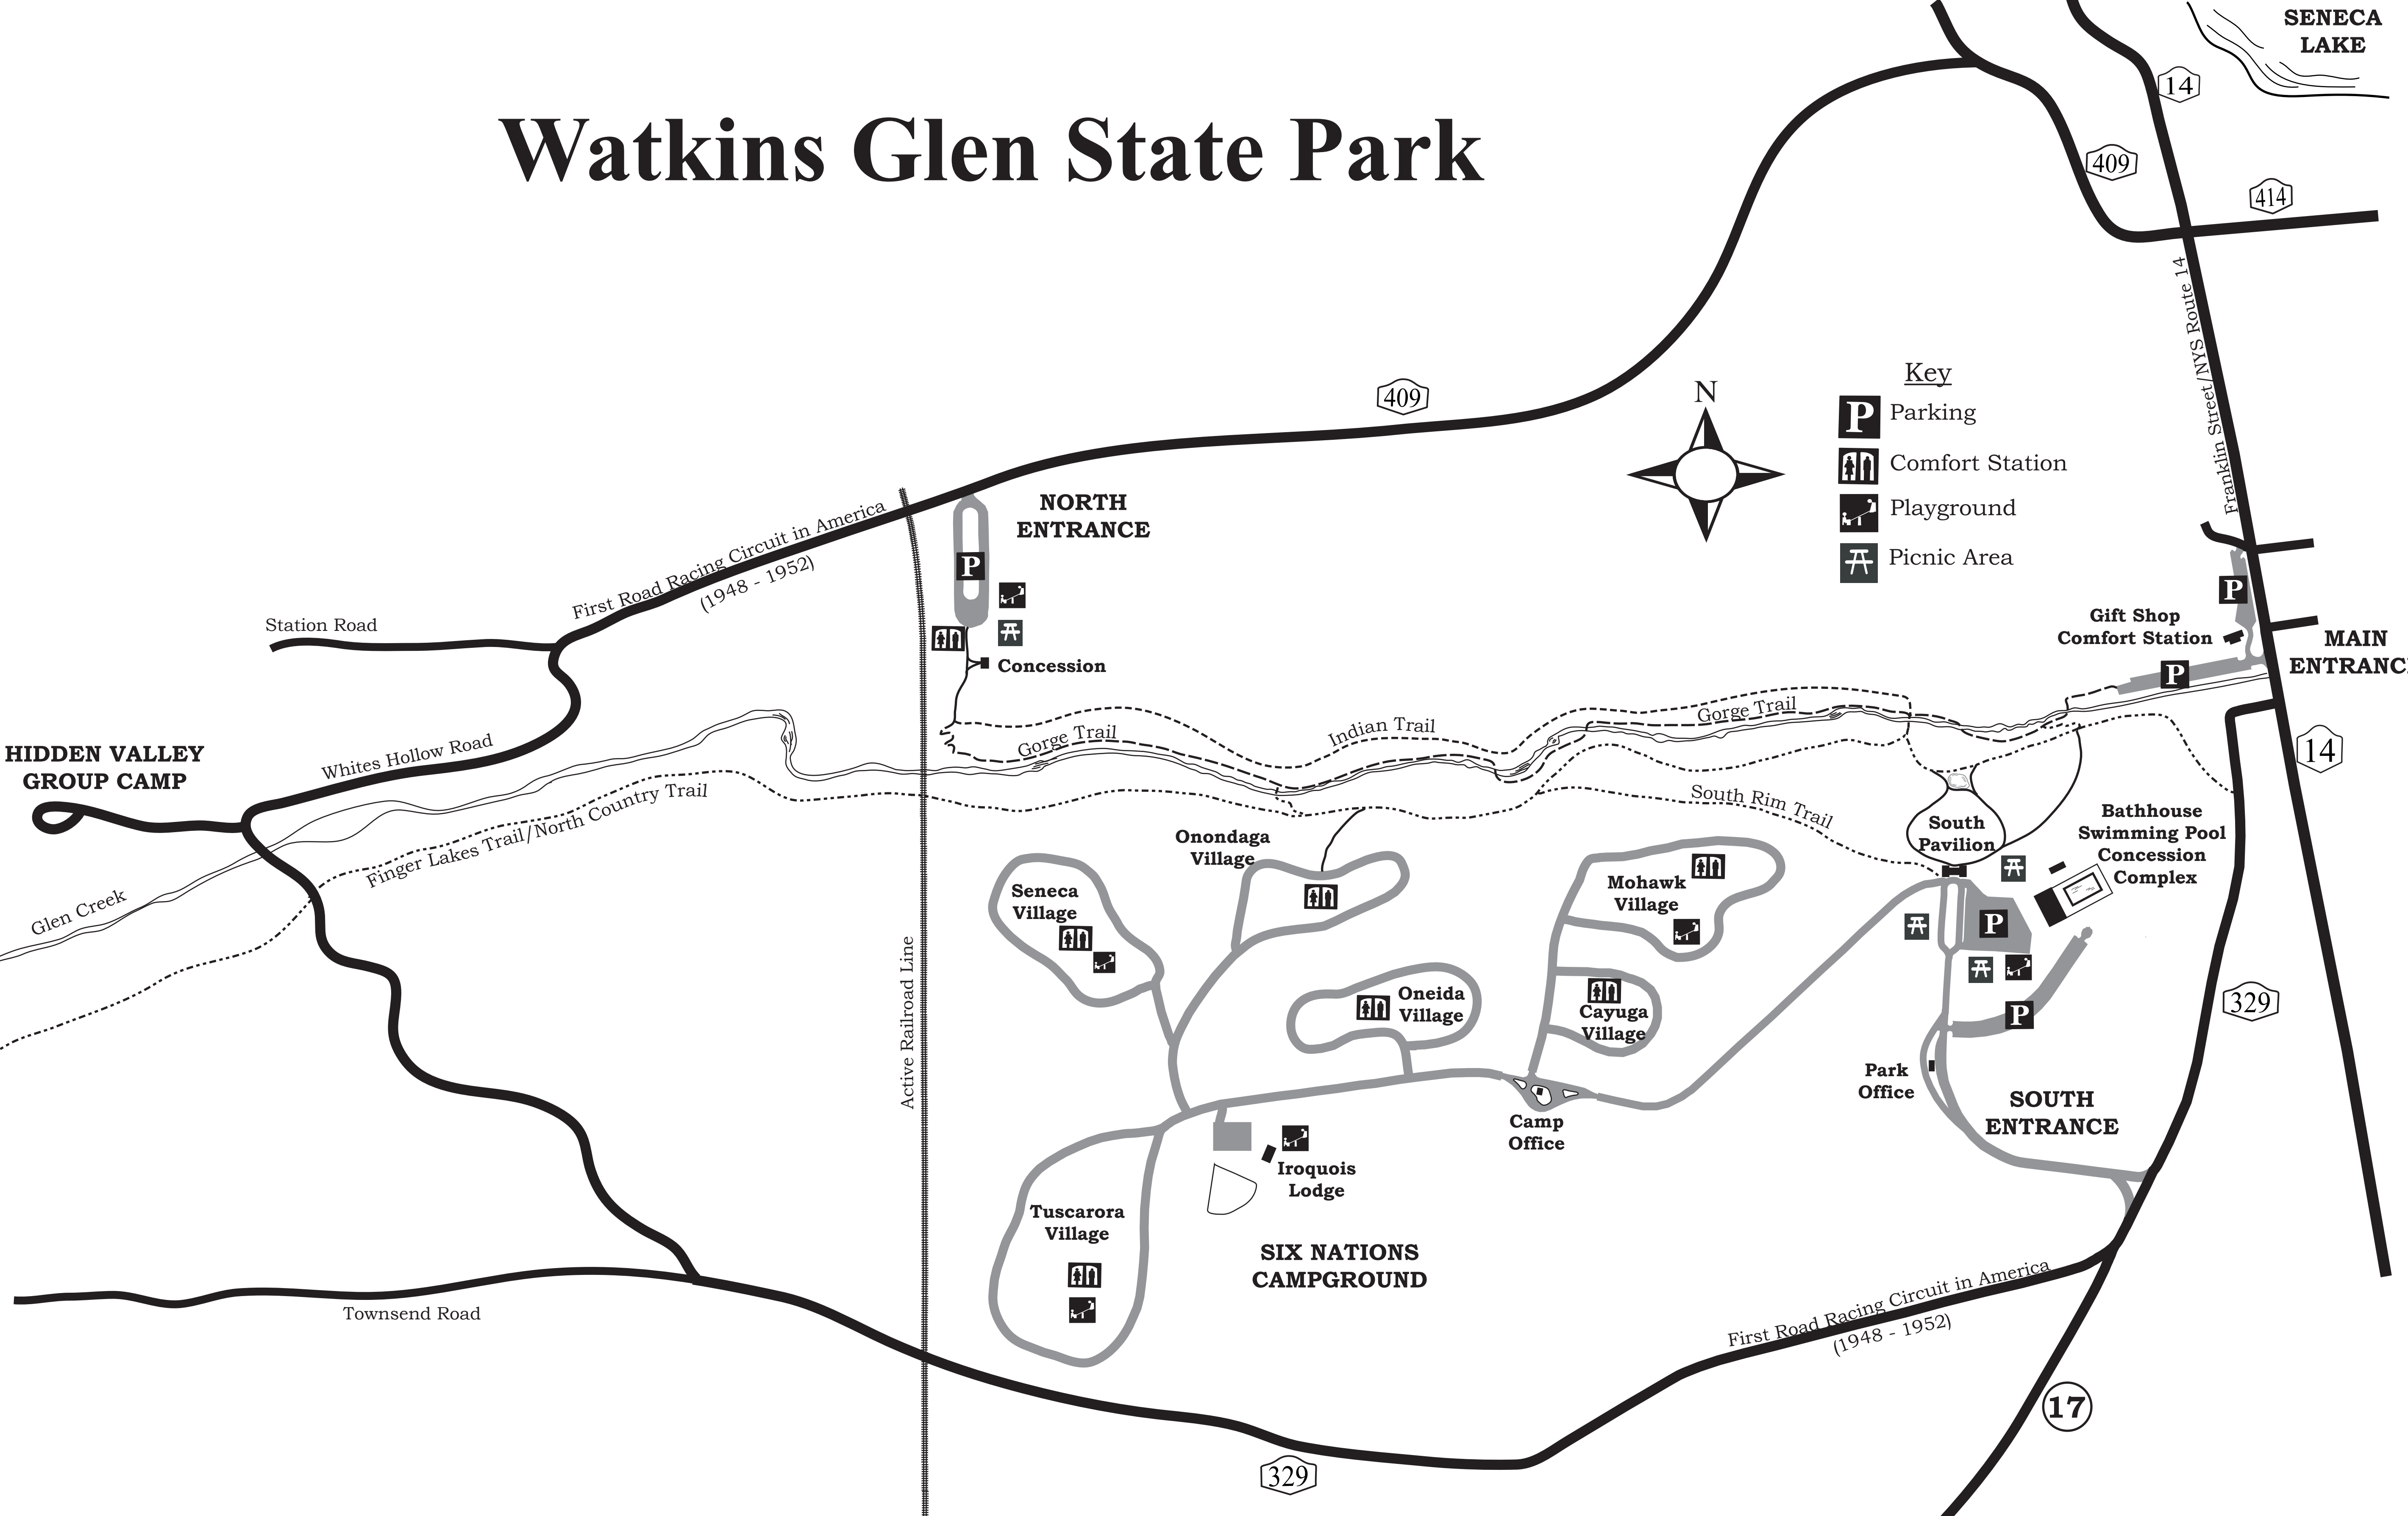

Watkins Glen State Park

SENECA LAKE

Key

-  Parking
-  Comfort Station
-  Playground
-  Picnic Area

HIDDEN VALLEY GROUP CAMP

NORTH ENTRANCE

MAIN ENTRANCE

SOUTH ENTRANCE

SIX NATIONS CAMPGROUND