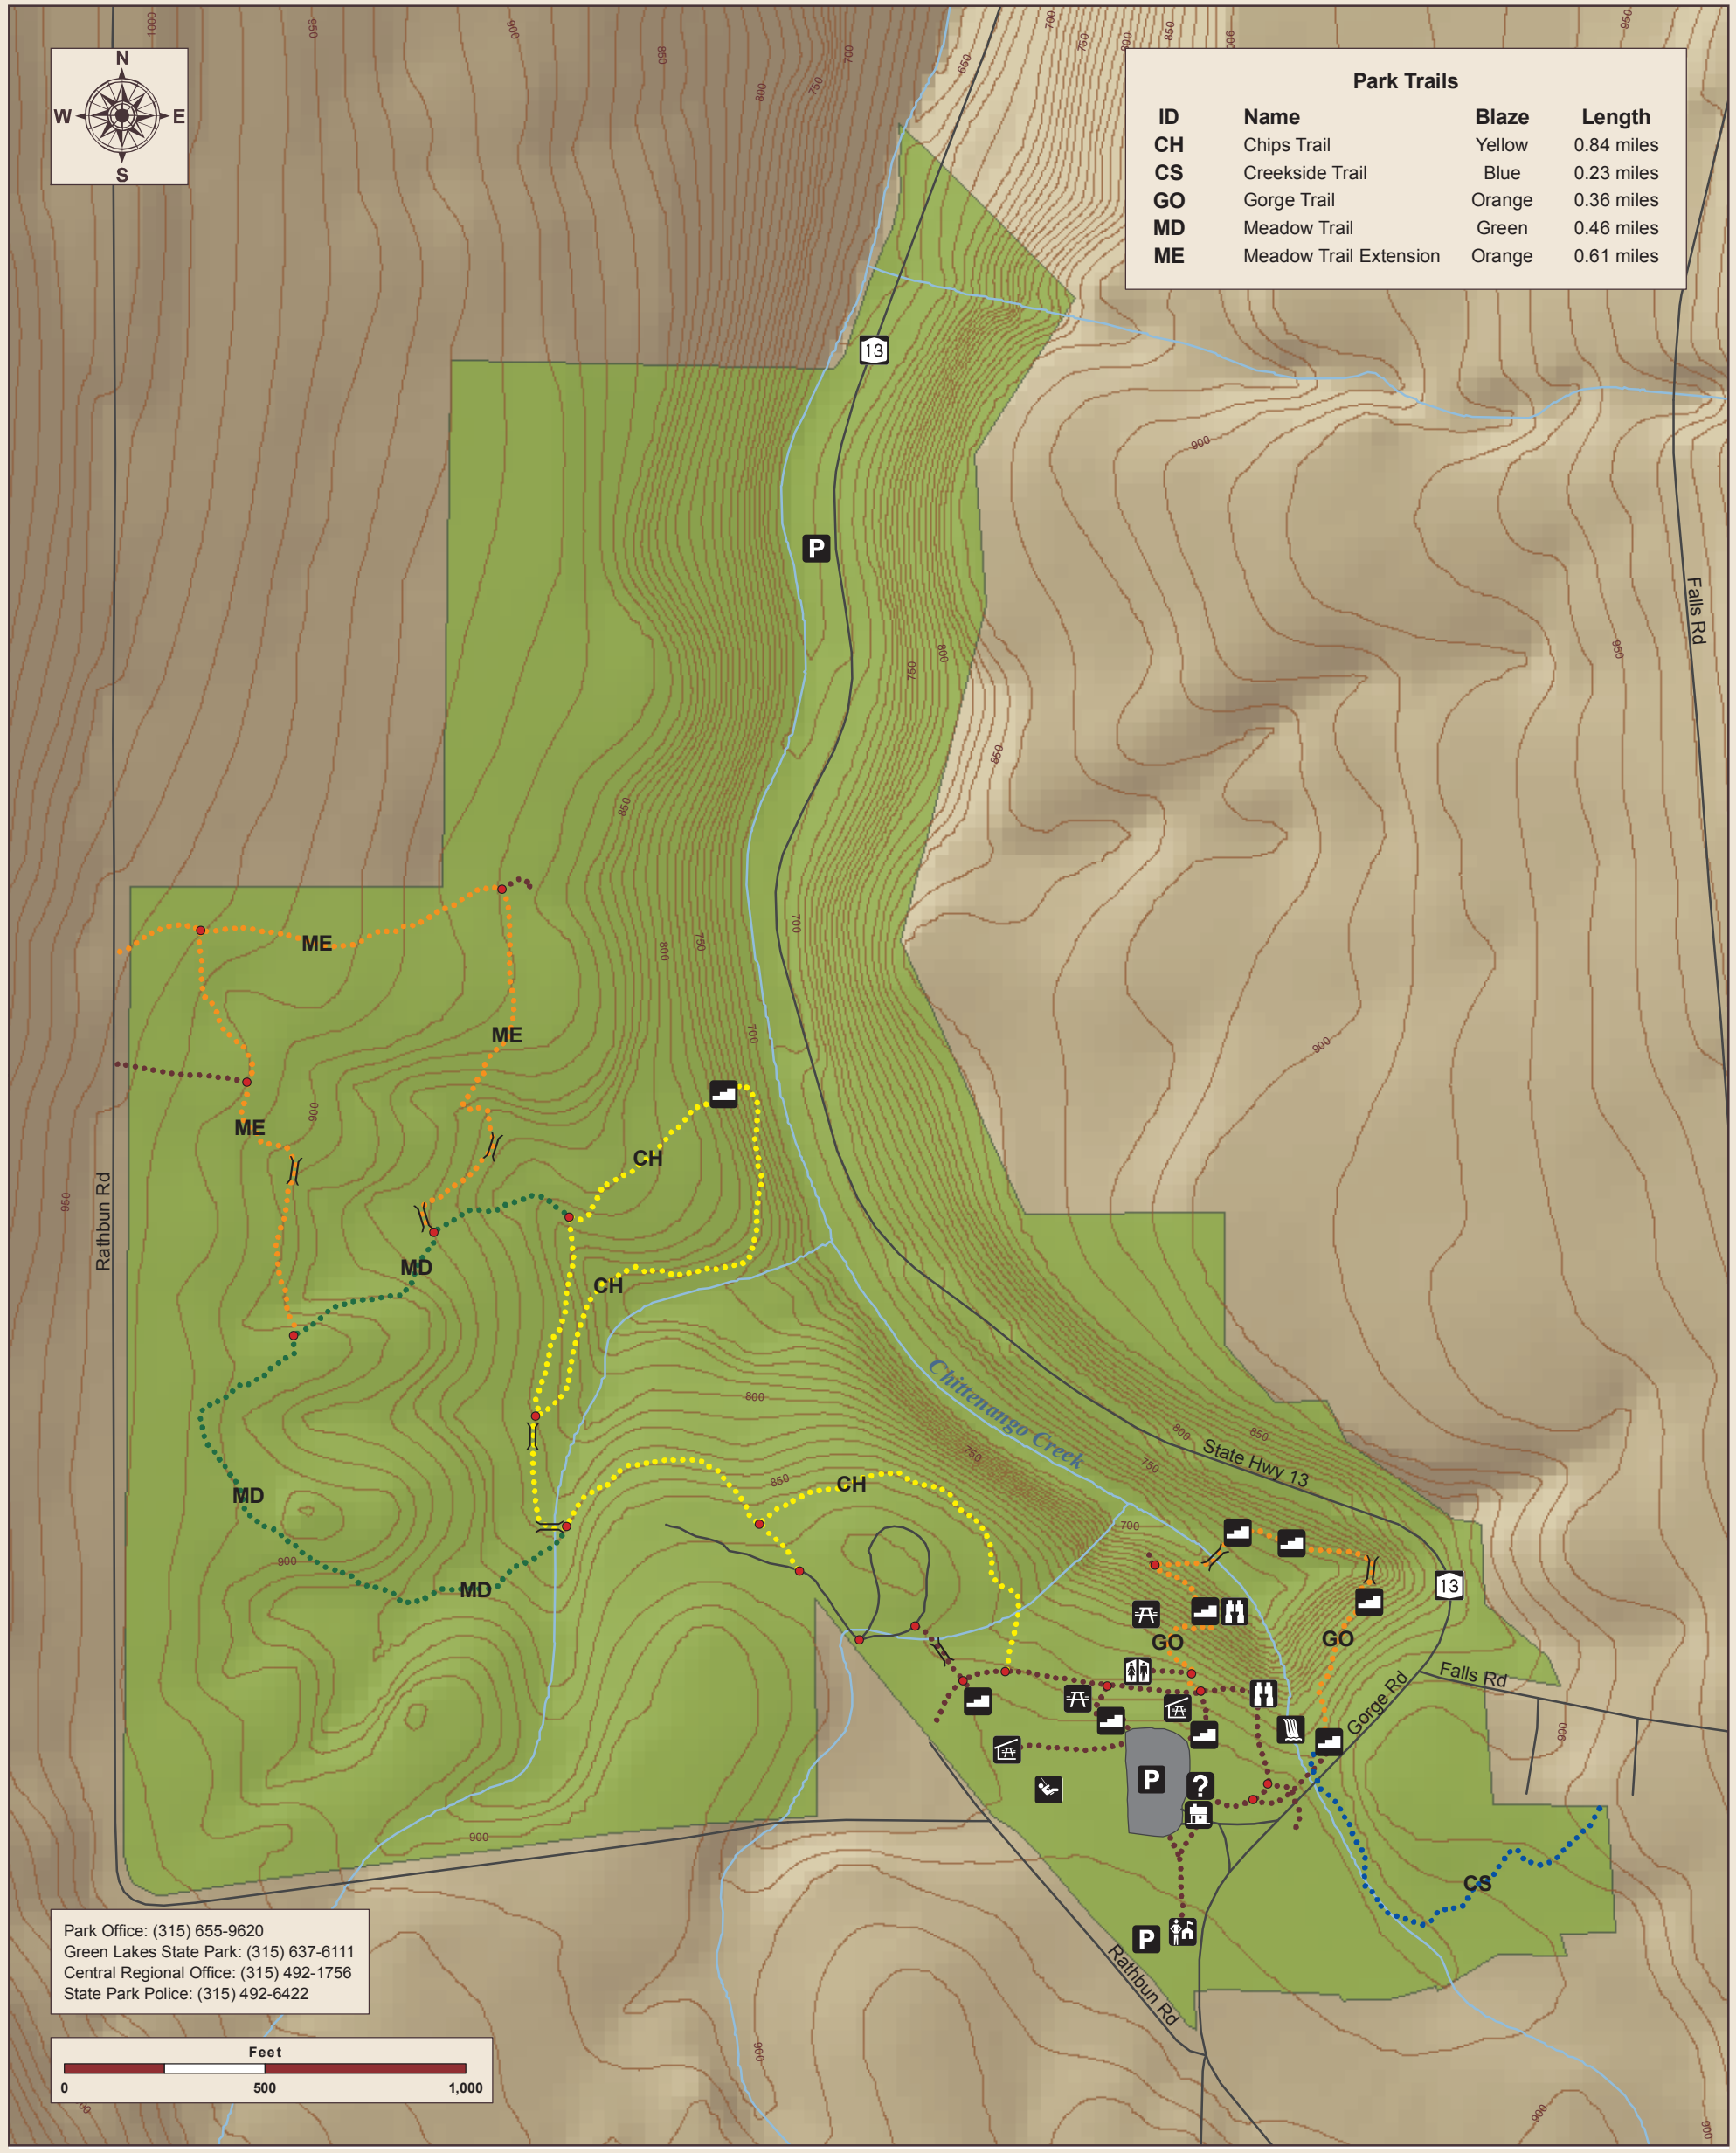

Park Trails			
ID	Name	Blaze	Length
CH	Chips Trail	Yellow	0.84 miles
CS	Creekside Trail	Blue	0.23 miles
GO	Gorge Trail	Orange	0.36 miles
MD	Meadow Trail	Green	0.46 miles
ME	Meadow Trail Extension	Orange	0.61 miles

# TRAIL MAP

## Chittenango Falls State Park

Map produced by NYSOPRHP GIS Unit, July 20, 2011.

Legend		
state park	comfort station	picnic shelter
paved area	contact station	playground
stream	kiosk	steps
trail	park office	scenic view
10' contour	parking area	waterfall
roads	picnic area	bridge
	intersection	